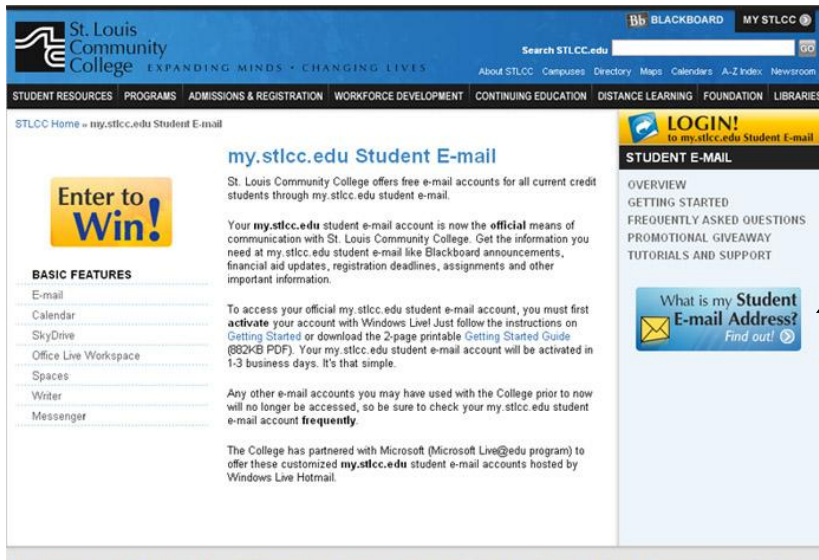

Finding your **My.Stlcc.Edu** Student Email

1) <http://www.stlcc.edu/>

Click
Enter to Win

2) <http://www.stlcc.edu/Studentemail/Giveaway.html>

Click

3. <https://www.stlcc.edu/Studentemail/WhoAml.asp>

What is my Student E-mail Address?